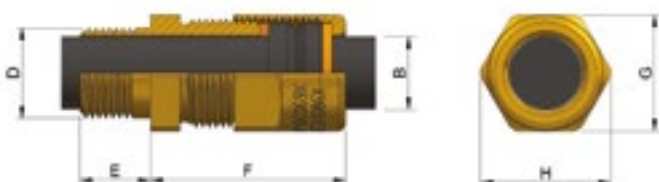

Kit comprises:

- A2EX Gland
- Brass Locknut
- Nylon Sealing Washer
- PVC Shroud
- (2 per kit up to and including 25mm size)