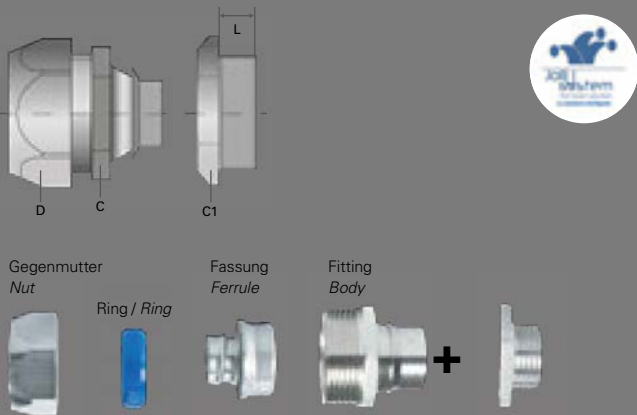

MJ-2-M

Jolly-Fitting gerade, metrisch
Jolly fitting straight, metric

+120 °C
-45 °C

Material: Messing vernickelt

- FIPMETAL® Anschlussverschraubung "Jolly" für FIPMETAL® Metallrohre
- gerade Verschraubung mit metrischem Gewinde aus vernickeltem Messing
- mit individuell aufsteckbaren Gewindeadaptern
- Klemmring aus PA6

Material: Brass nickel plated

- FIPMETAL® fitting "Jolly" for FIPMETAL® metal conduits
- straight fitting with metric thread made of brass nickel plated
- with individually applicable thread adaptors
- compression Ring made of PA6

Artikel-Nr. Part No.		Gewindetyp Thread type	Passende Rohr-NW Fits to conduit NW	Dimensionen in mm (nom.) Dimensions in mm (nom.)			Gewindelänge Thread length	VPE PU
FIP	EURO 2000	metrisch / metric	NW	D	C	C1	mm	Stk / Pcs
MJ-210.28370	Jolly 210.28370	M16x1,5mm	10,0	22,0	20,0	20,0	9,0	10
MJ-210.28371	Jolly 210.28371	M20x1,5mm	10,0	22,0	20,0	20,0	9,0	10
MJ-212.28373	Jolly 212.28373	M16x1,5mm	12,0	26,0	24,0	24,0	9,0	10
MJ-212.28374	Jolly 212.28374	M20x1,5mm	12,0	26,0	24,0	24,0	9,0	10
MJ-212.28375	Jolly 212.28375	M25x1,5mm	12,0	26,0	24,0	27,0	9,0	10
MJ-216.28376	Jolly 216.28376	M20x1,5mm	15,5	29,0	27,0	27,0	9,0	8
MJ-216.28377	Jolly 216.28377	M25x1,5mm	15,5	29,0	27,0	27,0	9,0	8
MJ-216.28378	Jolly 216.28378	M32x1,5mm	15,5	29,0	27,0	33,0	9,0	8
MJ-221.28379	Jolly 221.28379	M25x1,5mm	20,5	35,0	32,0	33,0	9,0	8
MJ-221.28380	Jolly 221.28380	M32x1,5mm	20,5	35,0	32,0	33,0	9,0	8
MJ-221.28381	Jolly 221.28381	M40x1,5mm	20,5	35,0	32,0	43,0	9,0	8
MJ-227.28382	Jolly 227.28382	M32x1,5mm	26,5	45,0	43,0	43,0	11,0	4
MJ-227.28383	Jolly 227.28383	M40x1,5mm	26,5	45,0	43,0	43,0	11,0	4
MJ-227.28384	Jolly 227.28384	M50x1,5mm	26,5	45,0	43,0	52,0	11,0	4
MJ-235.28385	Jolly 235.28385	M40x1,5mm	34,5	54,0	52,0	52,0	11,0	4
MJ-235.28386	Jolly 235.28386	M50x1,5mm	34,5	54,0	52,0	52,0	11,0	4
MJ-240.28388	Jolly 240.28388	M50x1,5mm	39,5	62,0	60,0	60,0	11,0	2
MJ-250.28390	Jolly 250.28390	M63x1,5mm	50,5	77,0	74,0	74,0	11,0	2