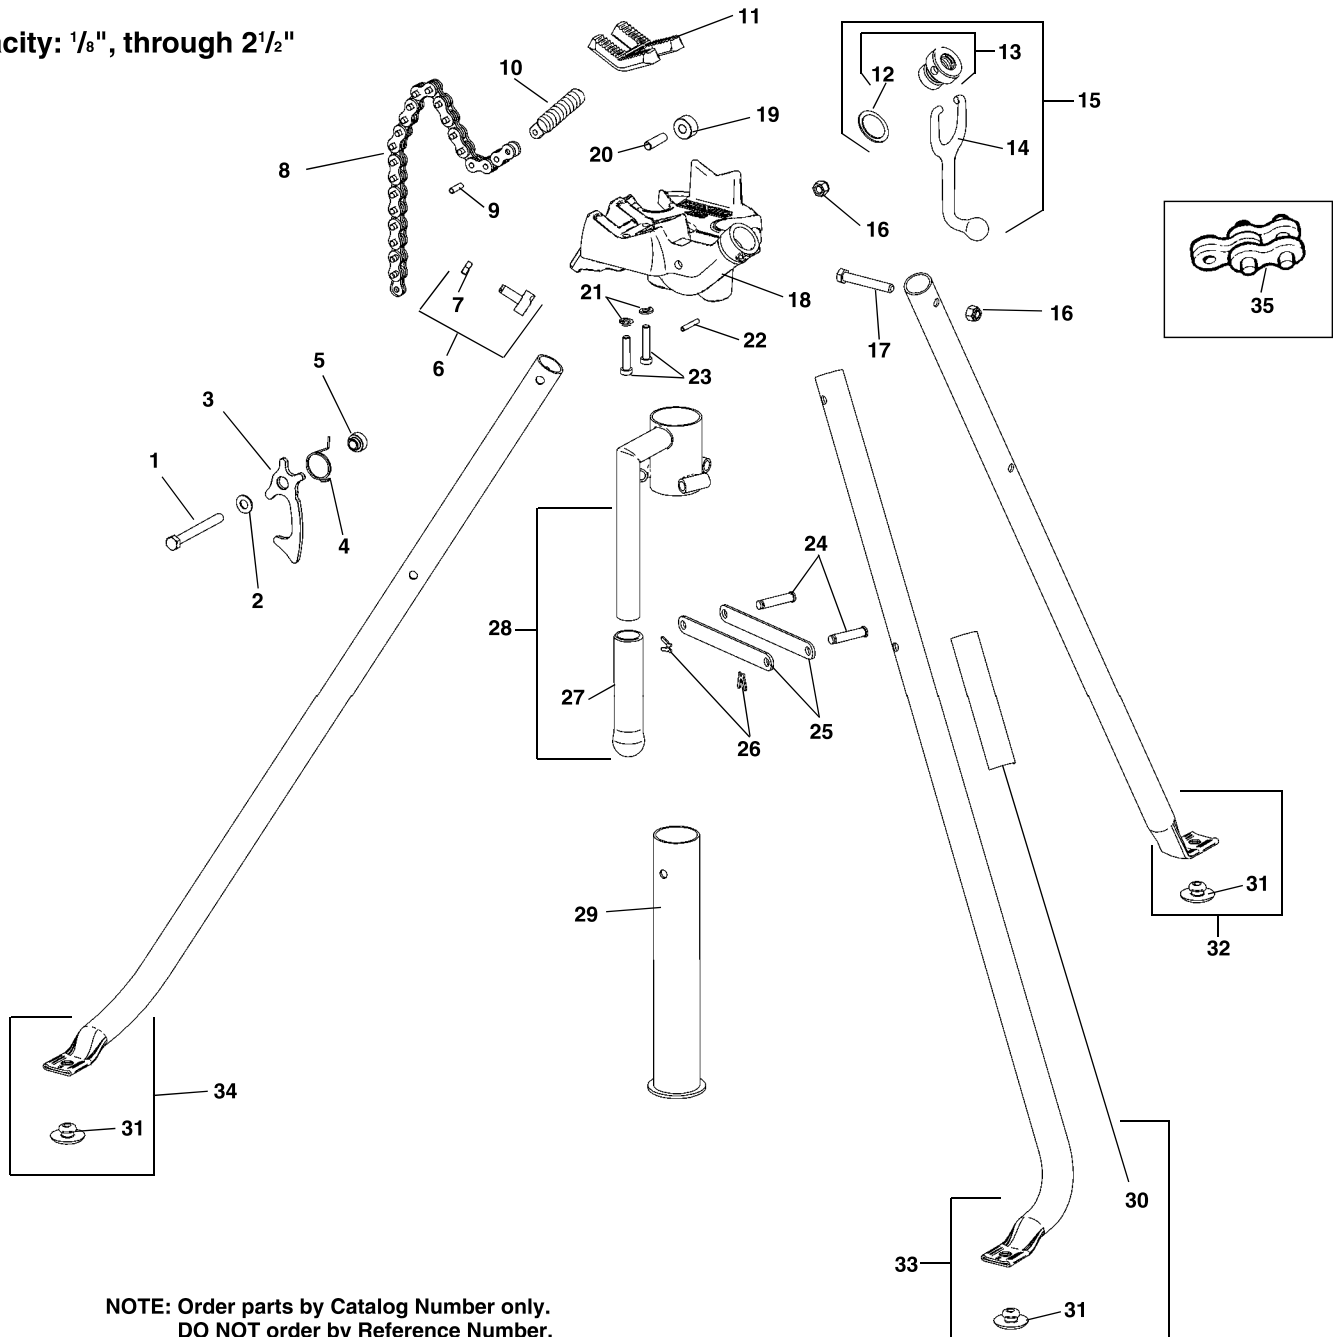

Capacity: 1/8", through 2 1/2"

**NOTE: Order parts by Catalog Number only.  
DO NOT order by Reference Number.**

Ref. No.	Catalog No.	Description	Ref. No.	Catalog No.	Description
—	16703	425 TRISTAND®	17	58052	Hex Bolt, 3/8" - 16 x 2 1/2" (3)
1	19063	Hex Bolt, 3/8" - 16 x 3 1/2"	18	19053	Base
2	59970	Flat Washer, 3/8"	19	40990	Roll
3	19118	Latch	20	41035	Roll Pin
4	19113	Torsion Spring	21	40770	Lock Washer, 3/8" (2)
5	19108	Latch Bushing	22	76735	Spring Pin
6	19103	Adjuster Shoe Assembly	23	32457	Screw w/Washer (2)
7	83545	Jam Nut, 3/8" - 16"	24	89720	Pivot Pin (6)
8	41005	Chain Assembly	25	19088	Link (6)
9	41040	Chain Screw Pin	26	41270	X-Washer (6)
10	41065	Chain Screw	27	18228	Hand Grip
11	41020	Jaw	28	19093	Center Ring w/Handle
	41280	Jaw for Plastic Pipe	29	19098	Center Tube
	40220	Jaw for Coated Pipe	30	19533	RIDGID Label
12	41025	Friction Ring	31	40940	Grommet (3)
13	41060	Swivel Nut w/Friction Ring	32	19068	Rear Leg Assembly
14	41015	Handle	33	19078	Right Leg Assembly
15	41050	Handle Assembly	34	19073	Left leg Assembly
16	79985	Lock Nut, 3/8" - 16 (4)	35	68625	Link