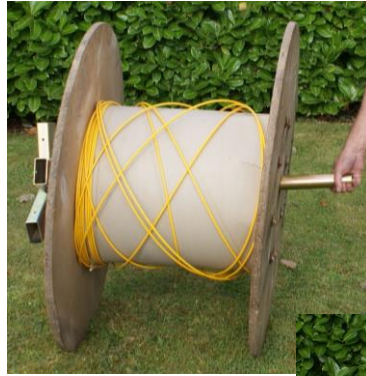

# DD1E Drum Rotator Extender

For ease of loading a drum onto the DD1 drum dispenser, a simple yet effective extender can be purchased as an option, it allows you to locate the spigot in the drum centre whilst the drum is in its vertical position. A further advantage is that it allows multiple drums to be stacked safely