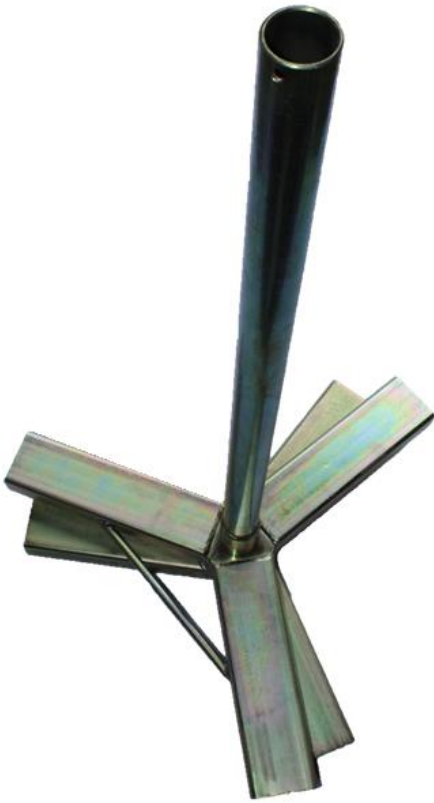

# DD1E Drum Rotator Extender

For ease of loading a drum onto the DD1 drum dispenser, a simple yet effective extender can be purchased as an option, it allows you to locate the spigot in the drum centre whilst the drum is in its vertical position. A further advantage is that it allows multiple drums to be stacked safely