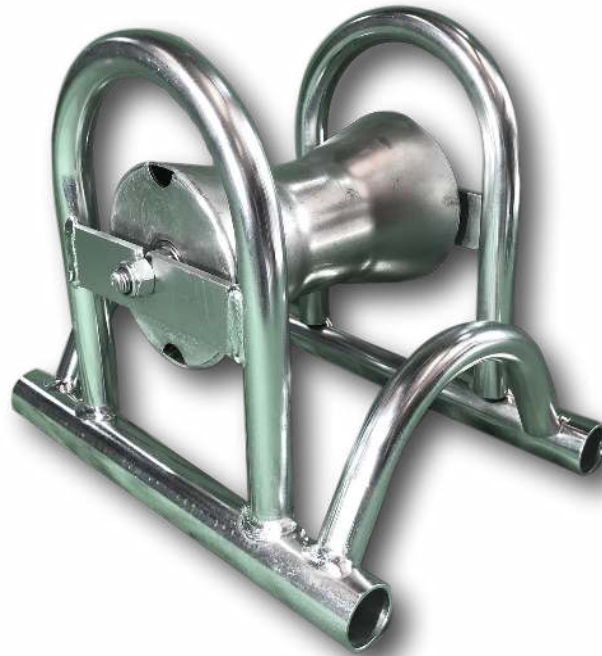

SLR5 Heavy Duty 130mm Straight Line Bridge Cable Roller

The SLR5 is a heavy duty bridge style cable roller for use in most cable laying applications

- Heavy duty tubular frame straight line bridge roller
- Fitted with hoops to fit over previously laid cables
- 110mm diameter large waisted steel roller
- Sealed roller bearing fitted
- Bright zinc plated finish
- 130mm diameter cable capacity
- Size: 30cm long x 22.5cm wide x 25cm high
- Weight: 3.85Kg