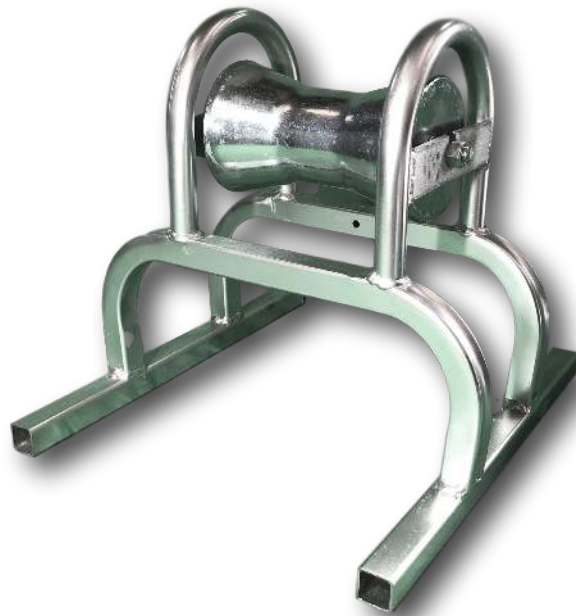

# SLR8 Heavy Duty 130mm Straight Line Super Bridge Roller

The SLR8 is a heavy duty bridge style cable roller for use in most cable laying applications. The design allows for the roller to be placed over multiple cables and also has the added benefit of a high elevation of the cable being laid

- Heavy duty tubular frame straight line bridge roller
- Fitted with large hoops to fit over previously laid cables
- 110mm diameter large waisted steel roller
- Sealed roller bearing fitted
- Bright zinc plated finish
- 130mm diameter cable capacity
- Size: 40cm long x 36cm wide x 34cm high
- Weight: 4.3Kg