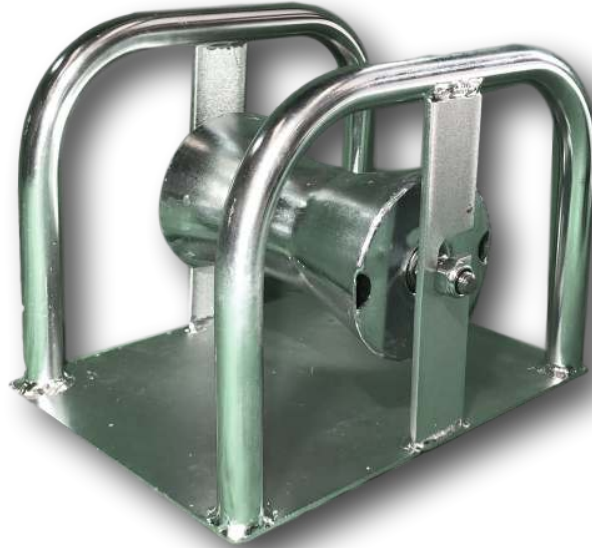

SLR9 Heavy Duty 130mm Straight Line Cable Roller

The SLR9 is a heavy duty straight line cable roller for use in most cable laying applications and specifically where the ground is unstable. The base can be drilled as an option for fixing down

- Heavy duty tubular frame straight line roller
- Manufactured with a solid bottom for use on soft ground conditions
- 110mm diameter large waisted steel roller
- Sealed roller bearing fitted
- Bright zinc plated finish
- 130mm diameter cable capacity
- Size: 30cm long x 21.5cm wide x 23cm high
- Weight: 4.25Kg