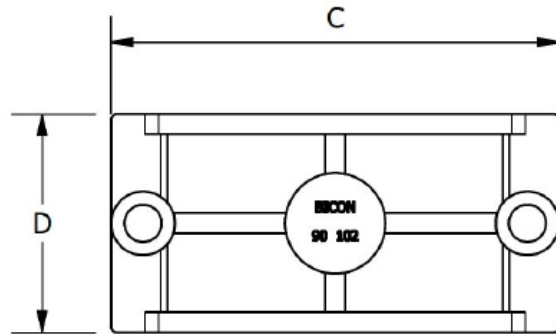

Prysmian Cables & Systems Limited,
Oak Road, Wrexham Industrial Estate, Wrexham, LL13 9PH, UK

Commercial Enquiries,
Sales Office Tel: 0845 767 8345,
International Sales Office Tel: +44 2380 295481

www.biconcomponents.co.uk

**Prysmian
Draka
General Cable**