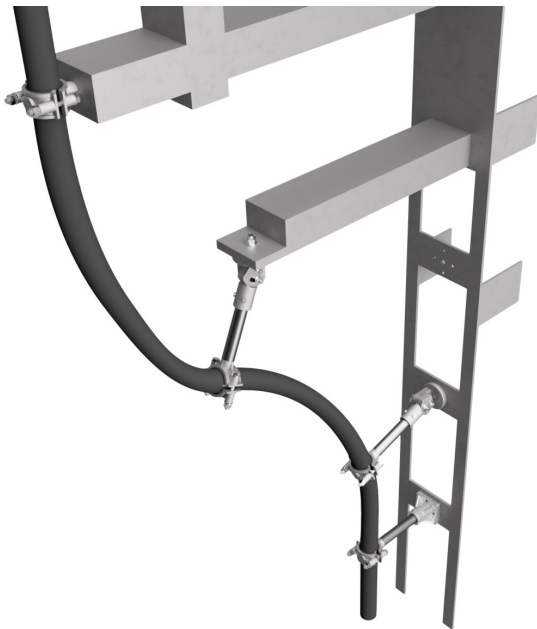

Technical Data

Cable and Cleat Selection			Cleat Details			
Design Number	Cable Diameter		Dimensions (mm)			Weight (g)
	A (mm)		B (max)	C	D	
	Min	Max				
370FA10	50	62	104	104	50	529
370FA11	60	72	114	136	54	712
370FA12	70	82	116	140	64	835
370FA13	80	92	134.5	152	76	1043
370FA14	90	102	144.5	156	76	1096
370FA15	100	112	154.5	175	100	1431
370FA16	110	122	165.5	178	100	1622
370FA17	120	132	175.5	200	120	1963
370FA18	130	142	185.5	206	120	2099
370FA19	140	152	196	215	150	2540

* All fixings Bright Zinc Plated (BZP)

A Typical Installation