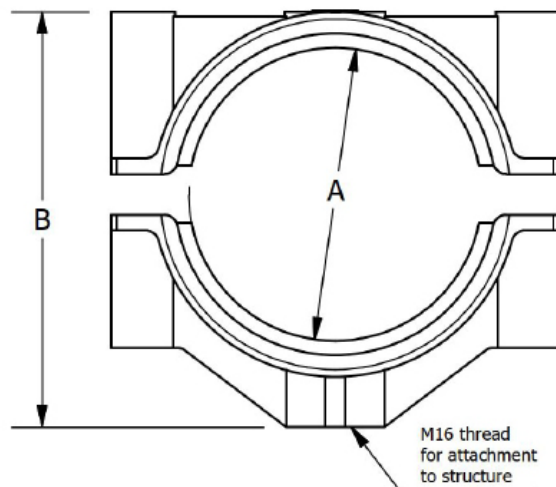

Prysmian Cables & Systems Limited,
Oak Road, Wrexham Industrial Estate, Wrexham, LL13 9PH, UK

Commercial Enquiries,
Sales Office Tel: 0845 767 8345,
International Sales Office Tel: +44 2380 295481

www.biconcomponents.co.uk

**Prysmian
Draka
General Cable**