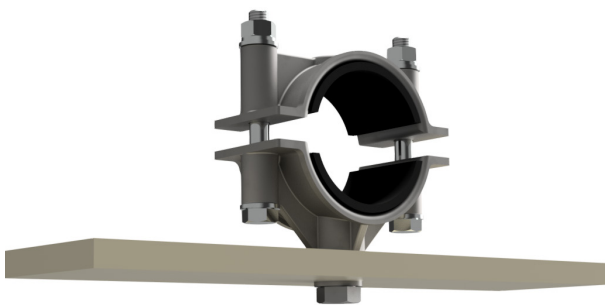

# Altus Cleat (Aluminium)

## 370 Series

The Altus range - flexibility by design!

### Features and benefits

- Suitable for use with cable diameters 50 to 152mm.
- Manufactured from aluminium alloy.
- Two-piece cleat design.
- Single M16 thread be used to attach directly to cable ladder, tray or structure.
- Can be used in an extended assembly.
- » Can be used with optional fixed or swivel bases.
- Suitable for Low, Medium and High Voltage cables.
- Can be used for all types of cable routes.
- Cleat supplied with 5mm rubber liner as standard.
- Tested in accordance with IEC 61914:2015.